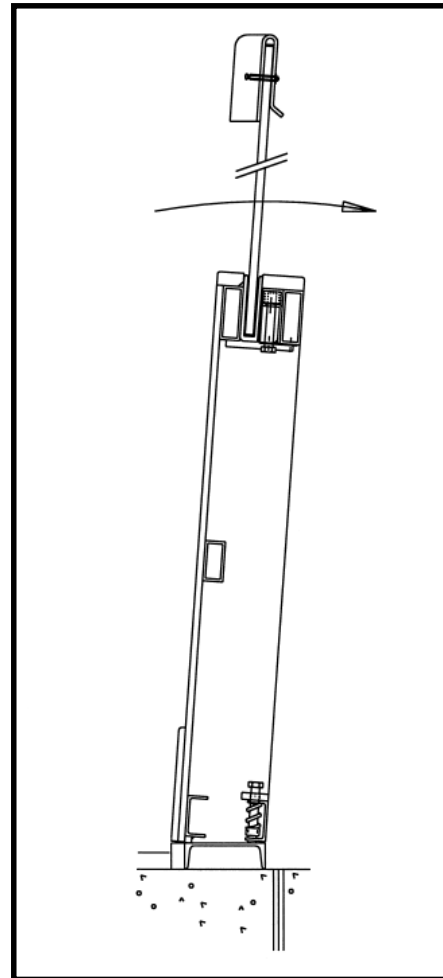

THE WORKING FLEXIBLE DASHER BOARD SYSTEM, FROM TOP TO BOTTOM

The CheckFlex system operates with the assistance of a proprietary 2" steel ice dam, which not only reduces the amount of labor required in changeovers, but allows rotational movement of the boards starting just above ice level. The ice dam allows each dasher panel the ability to flex, allowing up to 3" of impact absorption at 42" from the ice surface.

A specially designed clip allows each glass shield to move in conjunction with its supporting dasher board, increasing the total impact absorption and taking the term "check" to a whole new level.

Players use the radius sections of a rink as offensive and defensive hot-zones for developing play. Player-to-board impact in the corners is inevitable. CheckFlex Boards work the same way in the radius sections as they do in the straight sections, absorbing player impact from the ice all the way to the top of the glass, creating the ultimate in dasher board movement.

Rotational Movement of Boards and Shielding

CRYSTAPLEX™
Ice Rink Systems

6630 Edwards Blvd.
Mississauga, Ontario L5T 2V6
Canada

1.905.670.6970 (local)
1.905.670.6950 (fax)
1.800.665.7494 (toll-free)
www.athleticainc.com

A Division Of

Athletica™
Building the sport of hockey

All NHL Logos and Marks depicted herein are the property of the NHL and may not be reproduced without the proper written consent of NHL Enterprises, L.P. ©2000. All rights reserved.

Crystaplex and CheckFlex are trademarks and Border Patrol is a registered trademark of Athletica, Inc. All other trademarks are the property of their respective owners.

© 2000 Athletica, Inc.